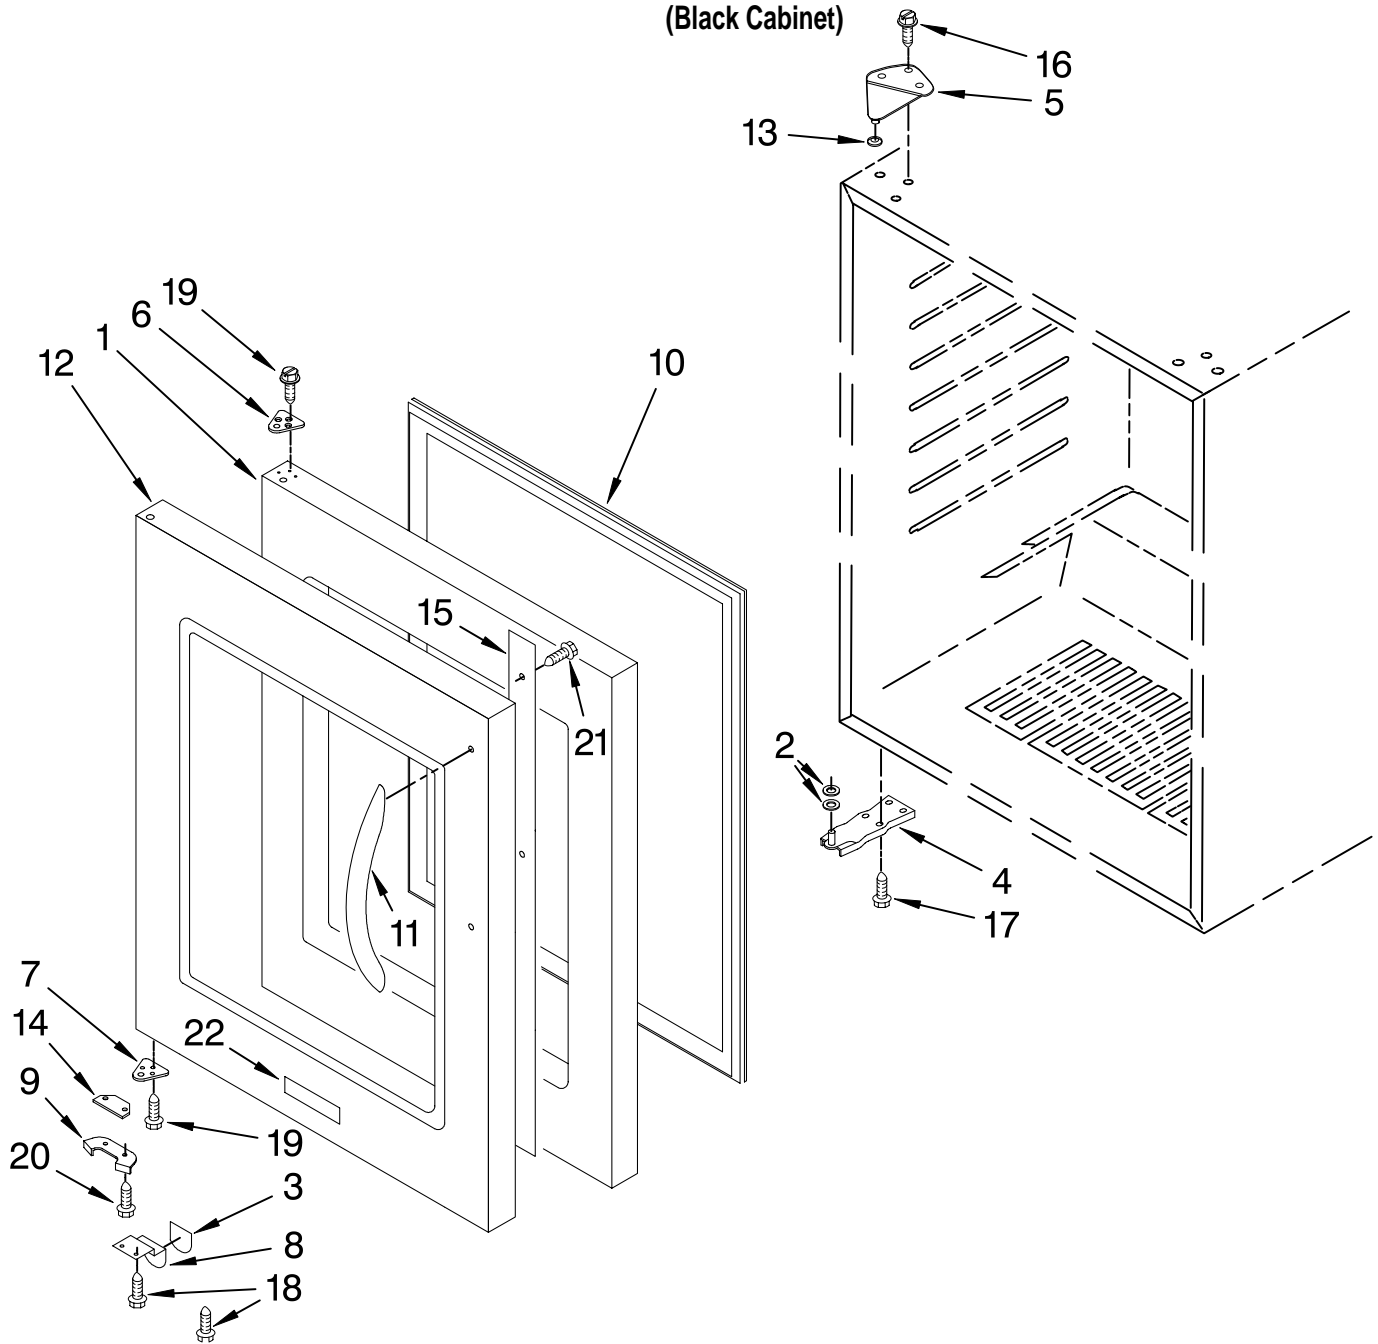

DOOR PARTS

For Models: KBCS24LSBS02
(Black Cabinet)

Illus. No.	Part No.	DESCRIPTION
1	4344854	Door Assembly (Includes Gasket)
2	W10162992	Washer-Bottom
3	W10163191	Gasket-Push Plate
4	4344787	Hinge, Bottom
5	4344754	Hinge, Top
6	4344755	Spacer, Top Hinge
7	4344756	Spacer, Bottom Hinge
8	4344757	Actuator, Switch
9	4344758	Door Stop
10	4344852	Door Gasket

Illus. No.	Part No.	DESCRIPTION
11	4344810	Handle, Door
12	4344856	Door Skin, Stainless Steel
13	4344760	Washer
14	4344803	Spacer, Door
15	W10238056	Plate
16	4344796	Screw
17	4344906	Screw, Lower Hinge
	4344906	Quantity 1
	W10243104	Quantity 3
18	W10204865	Screw

Illus. No.	Part No.	DESCRIPTION
19	W10243123	Screw
20	4344801	Screw
21	4344808	Screw
22	W10239386	Nameplate
OPTIONAL PARTS NOT ILLUSTRATED		
	8171420	Cleaner, Stainless Steel (12 oz)

FOR ORDERING INFORMATION REFER TO PARTS PRICE LIST